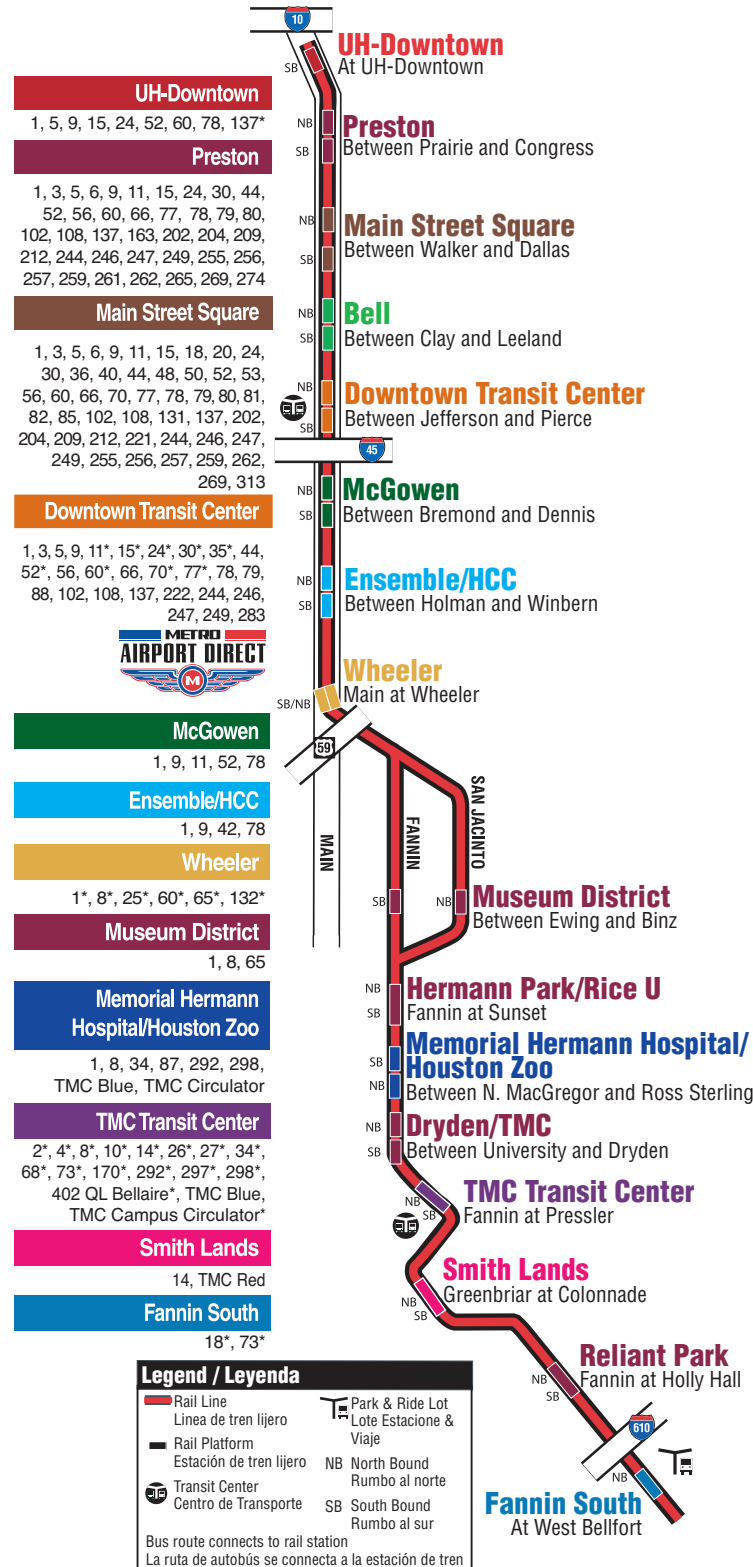

Bus routes connecting at or adjacent to the Rail Stations.
Rutas de autobuses con conexión o adyacentes a la estación del tren ligero.

	METRORail Service / Servicio METRORail	Approximate Frequency / Frecuencia Aproximada
Weekdays/ Entre Semana:	4:30 a.m. – 7:30 p.m.	6 Minutes / minutos
	7:30 – 9 p.m.	12 Minutes / minutos
	Monday - Thursday / domingo - jueves 9 p.m. – 11:40 p.m.	20 Minutes / minutos
Weekends/ Fines de Semana:	Friday - Saturday / viernes - sábado 9 p.m. – 2:15 a.m.	20 Minutes / minutos
	5:30 – 10 a.m.	15 Minutes / minutos
	10 a.m. – 9 p.m.	12 Minutes / minutos
Travel Time End to End/ Duración de Viaje de Principio a Fin:	Saturday / sábado 9 p.m. – 2:15 a.m.	20 Minutes / minutos
	Sunday / domingo 9 p.m. – 12:45 a.m.	20 Minutes / minutos
		30 Minutes / Minutos

Time to UH-Downtown Station from: / Hasta la Estación UH-Downtown desde:	Average Travel Time / Promedio de Tiempo de Viaje
UH-Downtown	—
Preston	1 minute / minuto
Main Street Square	3 minutes / minutos
Bell	5 minutes / minutos
Downtown Transit Center	7 minutes / minutos
McGowen	9 minutes / minutos
Ensemble/HCC	11 minutes / minutos
Wheeler	13 minutes / minutos
Museum District	15 minutes / minutos
Hermann Park/Rice U	17 minutes / minutos
Memorial Hermann Hospital/Houston Zoo	19 minutes / minutos
Dryden/TMC	21 minutes / minutos
TMC Transit Center	23 minutes / minutos
Smith Lands	26 minutes / minutos
Reliant Park	28 minutes / minutos
Fannin South	30 minutes / minutos

Posted 1/21/09

Remember, safety starts with YOU. When traveling along the rail line, always **STOP, LOOK and LISTEN** – trains travel in both directions. Obey all traffic and pedestrian signs and signals, and cross the tracks only at designated crossings.